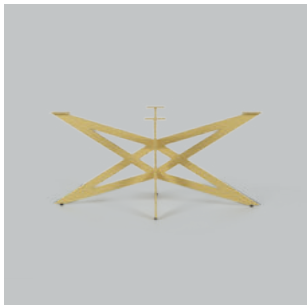

www.tokoeurope.com

INDEX

DINING	06-61
BAR	64-65
COFFEE	68-72
BENCH	74-76
HORECA	80-87
SHELH	89
DECORATION	92-99

DINING

DINING SPIDER 10x10

Farben / Colors

Schwarz
Black

Weiß
White

Grau
Grey

Rohstahl versiegelt
Raw Steel transparent

EIGENSCHAFTEN / SPECIFICATIONS

Montageplatte / Mounting Plate: 175 x 185 mm

Höhe / Height: 715 mm

Maße / Dimensions: 700 x 1400 mm

Material / Material: 100 x 100 mm