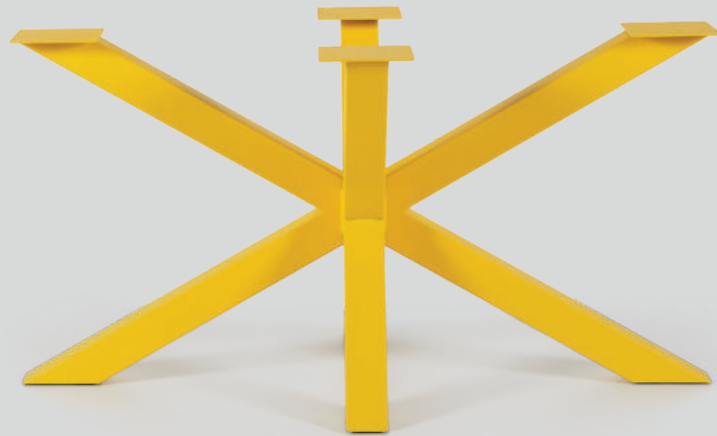

www.tokoeurope.com

INDEX

DINING	06-61
BAR	64-65
COFFEE	68-72
BENCH	74-76
HORECA	80-87
SHELH	89
DECORATION	92-99

DINING

DINING SPIDER 10x10

Farben / Colors

Schwarz
Black

Weiß
White

Grau
Grey

Rohstahl versiegelt
Raw Steel transparent

EIGENSCHAFTEN / SPECIFICATIONS

Montageplatte / Mounting Plate: 175 x 185 mm

Höhe / Height: 715 mm

Maße / Dimensions: 700 x 1400 mm

Material / Material: 100 x 100 mm