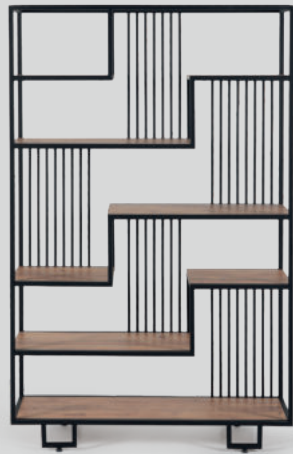

SHELF TOKO

Farben / Colors

Schwarz
Black

Weiß
White

Grau
Grey

Rohstahl versiegelt
Raw Steel transparent

EIGENSCHAFTEN / SPECIFICATIONS

Montageplatte / Mounting Plate:

Höhe / Height: 1900 mm

Maße / Dimensions: 1200 x 350 mm

Material / Material: 20 x 20 mm

Beschichtung / Coating: Pulverbeschichtet / Powder Coating

Oberfläche / Surface: Rau / Rough